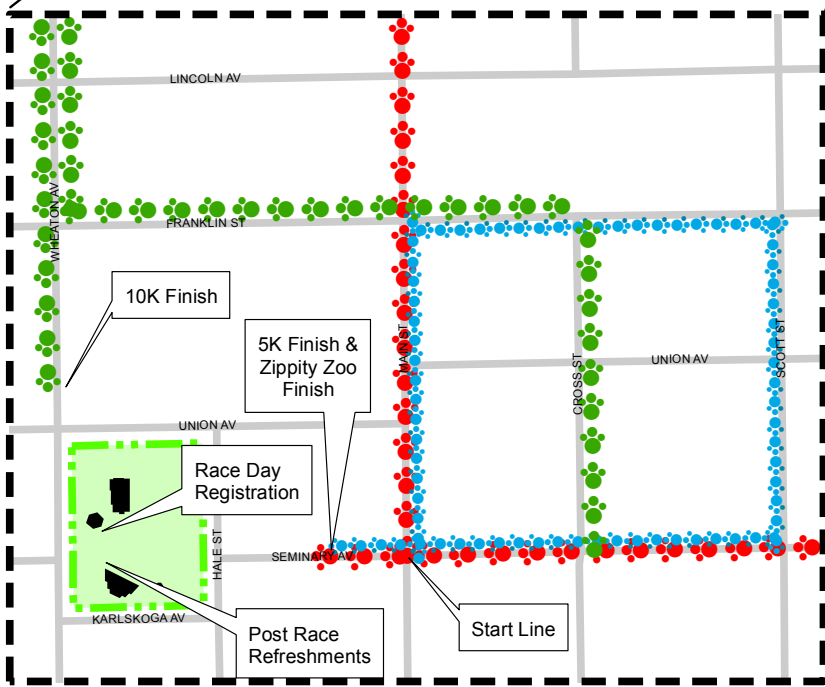

**Legend**

- 10K
- 5K
- Kids Run
- Mile Marker
- Water & First Aid
- Parking

**2016 RACE ROUTE**

**2016 RUN FOR THE ANIMALS**

**5K/10K & 1/2 MILE ZIPPITY ZOO**