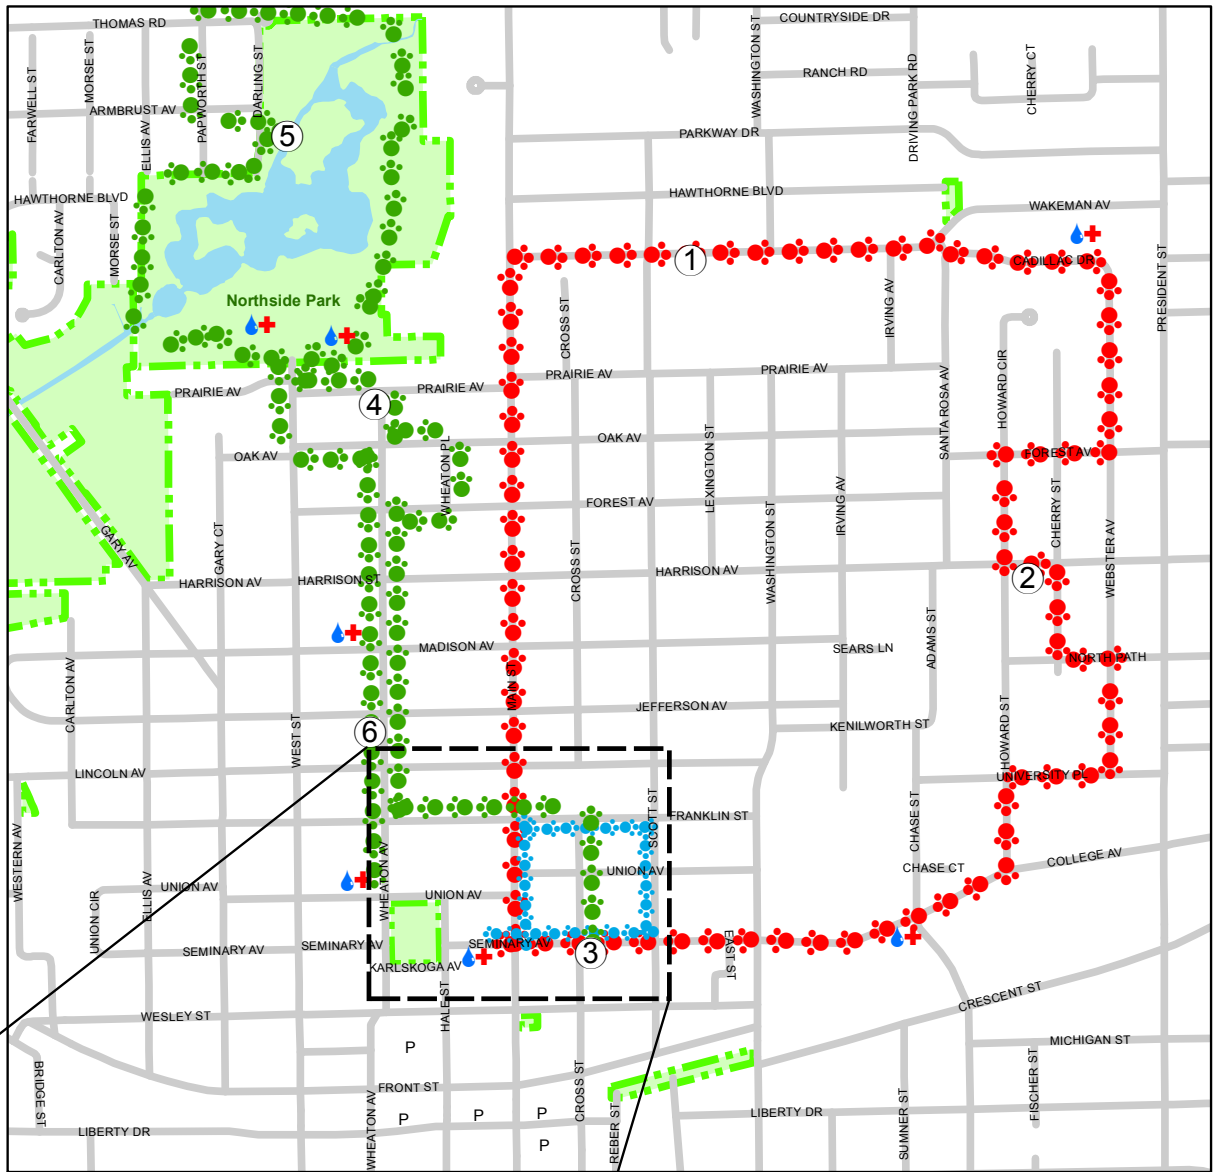

**Legend**

- 10K
- 5K
- Kids Run
- Mile Marker
- Water & First Aid
- Parking

**2016 RACE ROUTE**

**2016 RUN FOR THE ANIMALS**

**5K/10K & 1/2 MILE ZIPPITY ZOO**